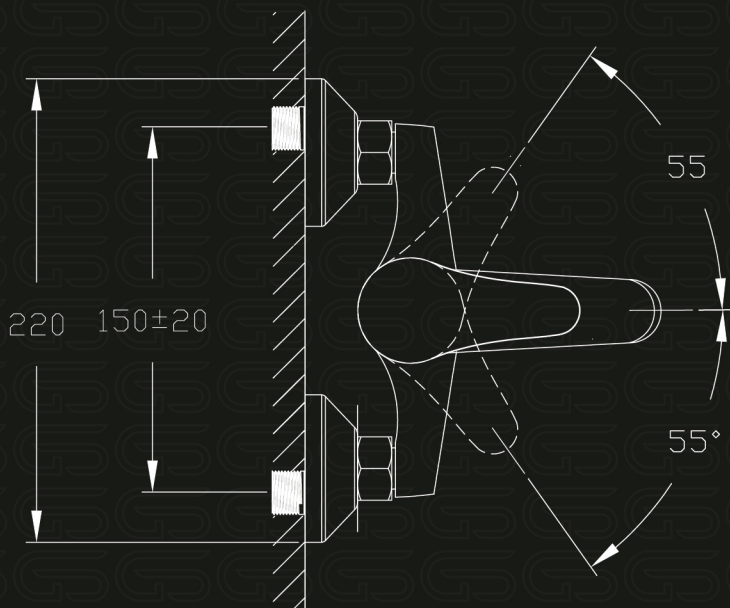

Vura

Family

Model Code

GS L 1052-CP

خلاط دش يد واحدة

Single Lever Wall-mount Shower Mixer

Product Family : **Vura**

Product Code : **GS L 1052-CP**

Product Color : **Nickel chrome plated**

Product Type : **Shower Mixer**

Main Material : **Brass**