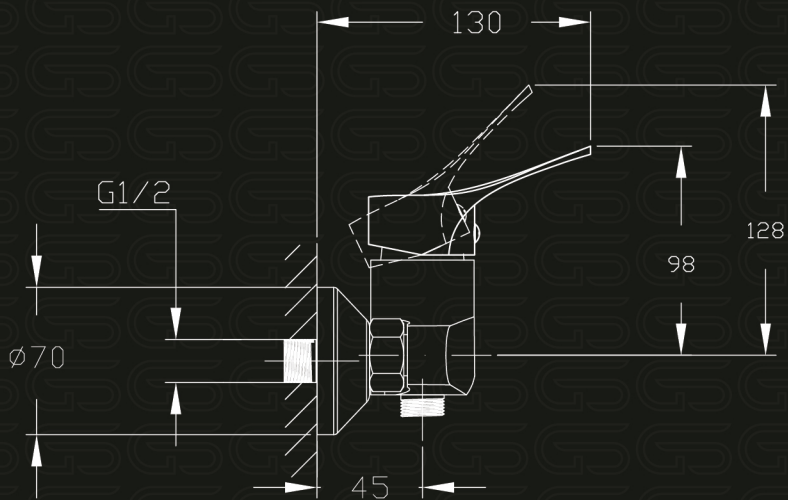

Vura

Family

Model Code

GS L 1052-CP

خلاط دش يد واحدة

Single Lever Wall-mount Shower Mixer

Product Family : **Vura**

Product Code : **GS L 1052-CP**

Product Color : **Nickel chrome plated**

Product Type : **Shower Mixer**

Main Material : **Brass**